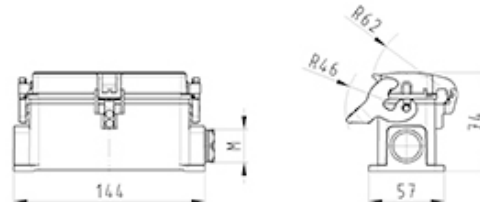

Datasheet

Item No. 71.341.2435.0

Bottom BAS GUT GS 24 M25 50 A0

revos BASIC 500V size 24 closed-bottom base with cable gland M25, left, with cover, single locking lever

version .0

version .1

Item No.	71.341.2435.0
EAN	4015573624931
order unit	1 Piece(s)

Approvals

Technical data

General

ArticlePrice	udp_no_price
Nominal voltage	500
Housing material	Aluminium
Colour	Grey
Surface	With powder coating
Degree of protection (IP)	IP54
UV resistant	Yes
Inflammability class of insulation material acc. with UL94	Other
Operating temperature range min.	-40 °C
Operating temperature range max.	120 °C

Model

DIN-size	24
Model	Surface mounting (base)
Locking mechanism	Single locking lever
Cable entry	Sideways
Type of cable	Gland nut
With cable screw gland	Yes
Thread size M	25
Hinged lid	Yes
EMC-version	No